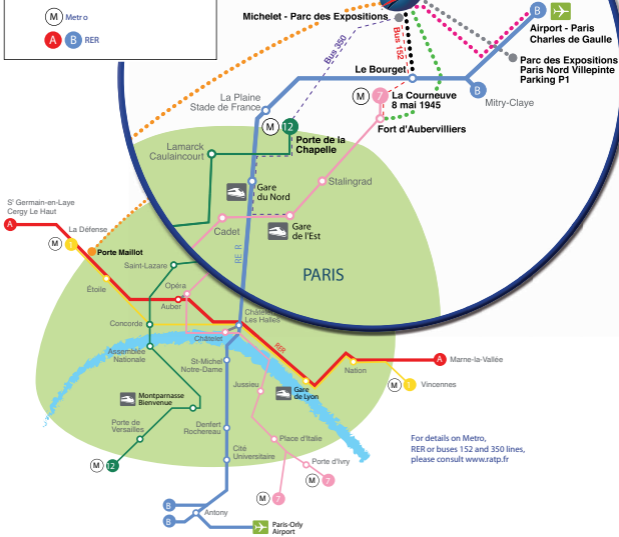

51st International Paris Air Show Paris Le Bourget

- ..... Shuttle from 15 to 19 June 2015
  Charles de Gaulle Airport <-> Show
- ----- Shuttle from 15 to 18 June 2015
  Show -> Porte Maillot
- ----- Shuttle from 15 to 21 June 2015
  RER Le Bourget <-> Show
- ..... Shuttle from 19 to 21 June 2015
  Fort d'Aubervilliers <-> Show
- ----- Shuttle from 19 to 21 June 2015 - Paris-Nord
  Villepinte Exhibition Centre car park <-> Show

--- Bus 152
--- Bus 350